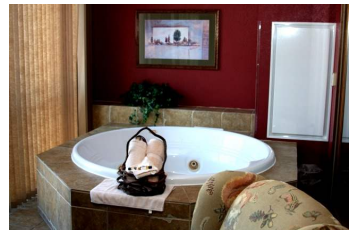

Outstanding views from this top floor 3 bedroom Lake Villa. All the comforts of home at one of the premiere resorts in the Dells. Enjoy the 4 person Jacuzzi situated in the Lanai. This spacious unit can comfortably sleep 12 people w/ the additional pull out sofa. This portion of the resort is located on Lake Delton & offers free shuttles via land or water to the 8 resort water parks & golf course. Enjoy the infinity pool overlooking the lake, or dock your boat at one of the slips. Rental program available

Features: N/A

Breakfast bar, Range/Oven, Refrigerator, Dishwasher, Microwave, Disposal
 Tile Floors, Wood trim, Walk-in closet(s), Cathedral/vaulted ceiling, Skylight(s), Private Laundry, Washer, Dryer, Jetted bathtub,
 Cable/Satellite Available, All window coverings, Loft, 9ft + Ceiling