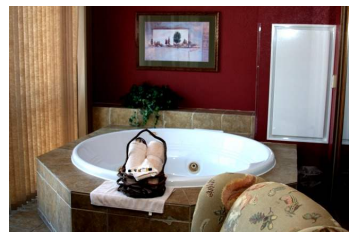

Top floor views and privacy at one of the more successful resorts in the Dells. Overlooking Lake Delton, this 3 bedroom unit w/loft has a romantic Lanai off the master with a 4 person Jacuzzi. This part of the development offers not only access to all 8 water parks but the availability of a boatslip. Enjoy the large overflowing lakeside pool, indoor golf, exercise facility or take the free shuttle to the main waterpark or golf course. Optional rental program is available. Inquire about the rental revenue

**Features:** N/A

Breakfast bar, Range/Oven, Refrigerator, Dishwasher, Microwave, Disposal  
 Tile Floors, Wood trim, Walk-in closet(s), Cathedral/vaulted ceiling, Skylight(s), Private Laundry, Washer, Dryer, Jetted bathtub,  
 Cable/Satellite Available, All window coverings, Loft